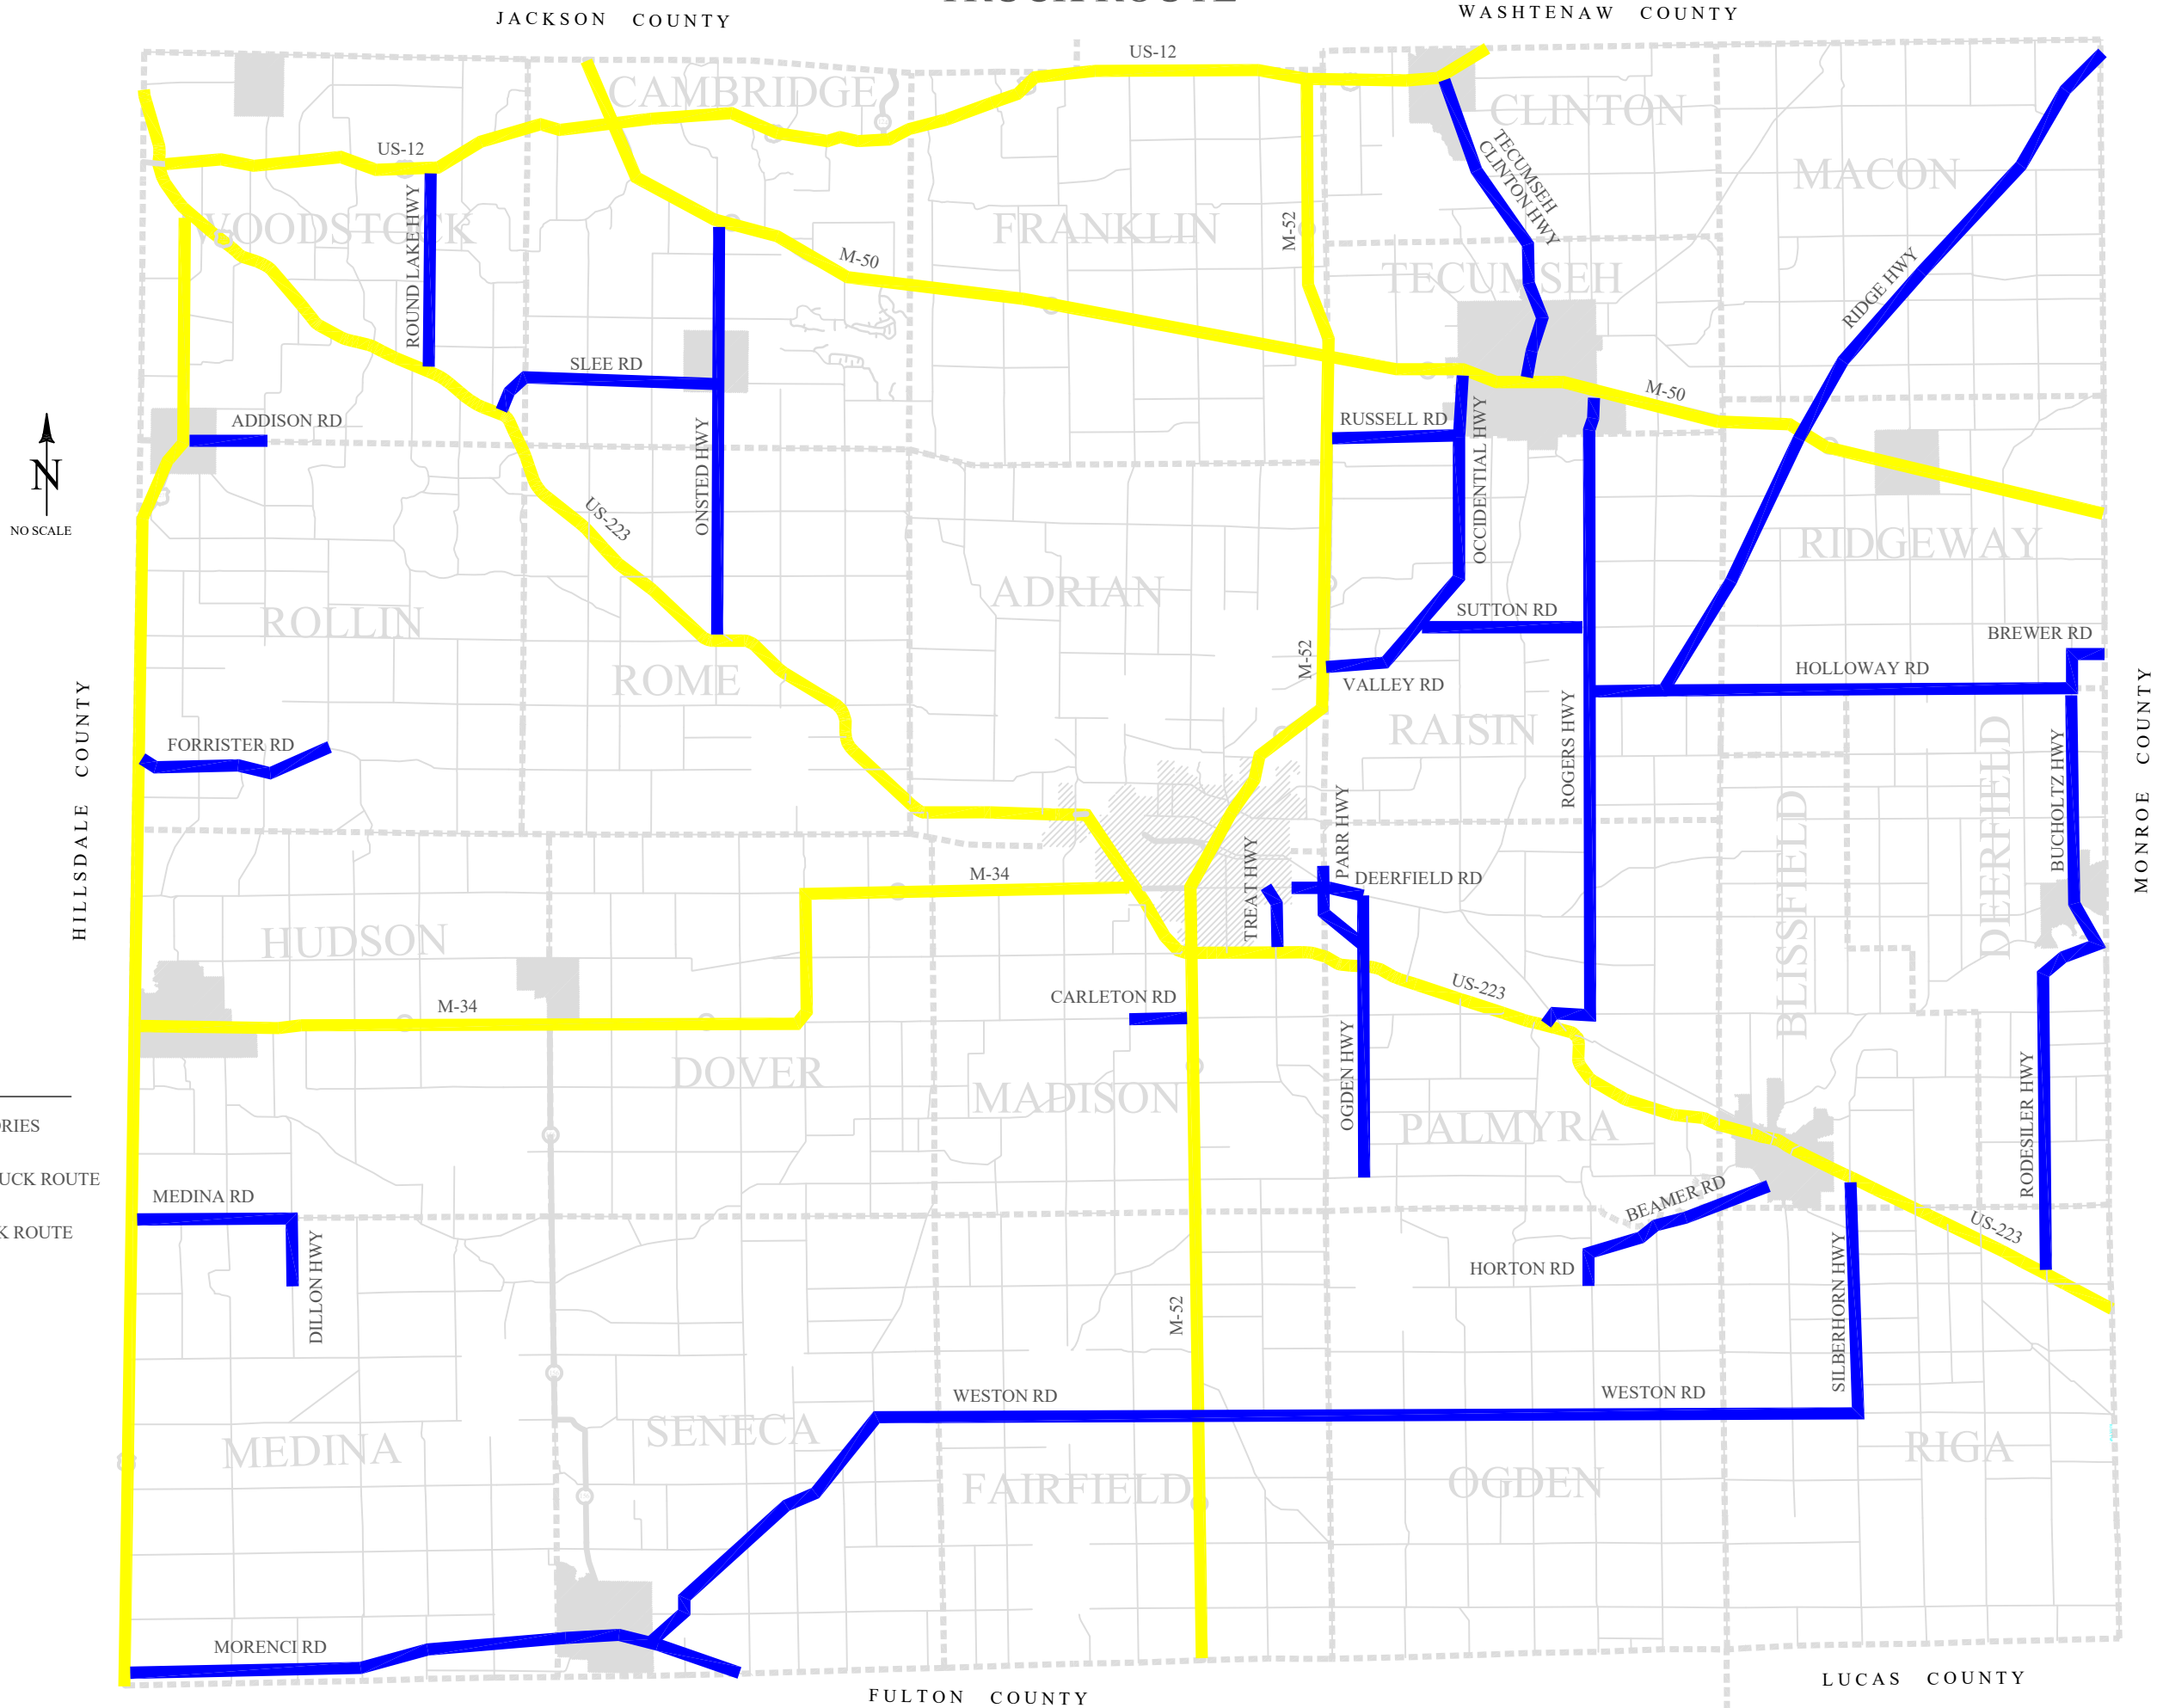

LENAWEE COUNTY ROAD COMMISSION TRUCK ROUTE

- LEGEND**
- TOWNSHIP BOUNDRIES
 - COUNTY ROAD TRUCK ROUTE
 - STATE HWY TRUCK ROUTE